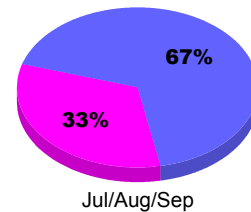

YTD Status Quo Clubs 2012-2013

Status Quo Clubs Compared to Status Quo Members

Legend: Status Quo Clubs (Cyan), Total Status Quo Members (Green)

MEMBERSHIP

**Membership Results
2012-2013**

**Membership
2011-2012**

Month	Net Memb Goal	Actual New Memb	Actual Dropped Memb	Gain/Loss of Memb	Gain/Loss of Memb
Jul/Aug/Sep	0	28	-38	-10	-8
Totals	0	28	-38	-10	-8

Membership Results 2012-2013

Goal, New, Dropped, Gain/Loss

Legend: Goal (Cyan), Actual (Green), Dropped (Yellow), Gain Loss (Magenta)

Comparison of Membership Gain/Loss

Current Year Compared to the Previous Year

Legend: Current Year (Cyan), Previous Year (Green)

Gender Comparison 2012-2013

Jul/Aug/Sep

Legend: Male (Blue), Female (Magenta)